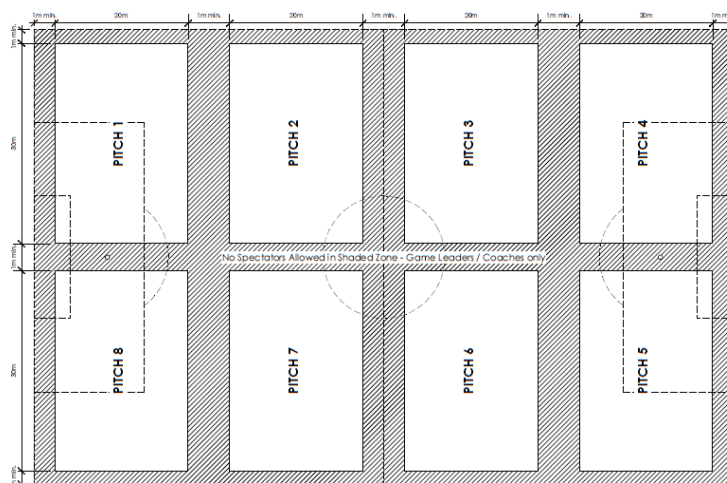

9s: In a localised home-away format, games will consist of 2 x 25min halves.

6s, 7s & 8s Spectator Zones:

The only people allowed within areas shaded on the below map are Game Leaders, coaches and players. Spectators can stand in an area outside the full-size pitch area in where they will not be a hazard to any other active pitch.